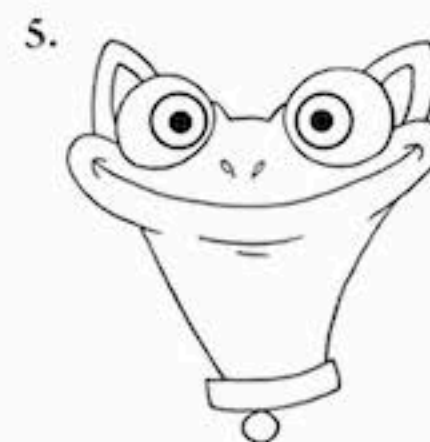

## How To Draw A Meowzer (Lizard-Cat)

Draw 2 eyes

Add pupils in the eyes

Draw a smile  
Draw a line connecting  
the 2 eyes

Draw cheeks, neck, and  
chin

Draw cat ears, nostrils  
and pet collar

Start drawing body lines

Add feet

Start the tail by drawing  
an "S"

Draw a second "S" to  
close the tail

Add arms and paws